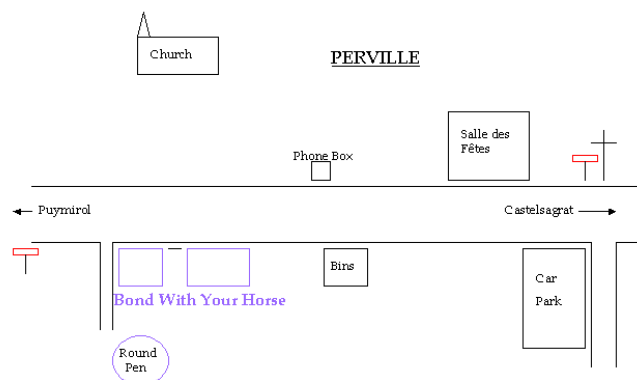

Bond With Your Horse

Directions

From AGEN: N113 towards Toulouse. At LAFOX, turn left on D16. Pass through PUYMIROL village, then go straight on, following the sign to "Déchetterie". Enter PERVILLE – after the first house on the right, turn right on the small stone track which leads to parking on left.

From VILLENEUVE-sur-LOT: N21 towards Agen. After St. Antoine de Ficalba, turn left on D110. Pass through Laroque-Timbaut and La-Sauvetat-de-Savères, always following signs to Puymiroil. At the T-junction (on the hill, just before Puymiroil), turn left towards Lamagistère, then go straight on, following the sign to "Déchetterie". Enter PERVILLE – after the first house on the right, turn right on the small stone track which leads to parking on left.

From CAHORS/LAUZERTE: D953 towards Valence. At the Fourquet roundabout, turn right towards Bourg-de-Visa on D7. Turn left towards Castelsagrat on D28. After Castelsagrat, turn left towards Valence d' Agen (D46), then immediately right towards Perville. Enter PERVILLE – pass the bins on your left and the phone box on your right. Then take the small stone track on your left which leads to parking on left.