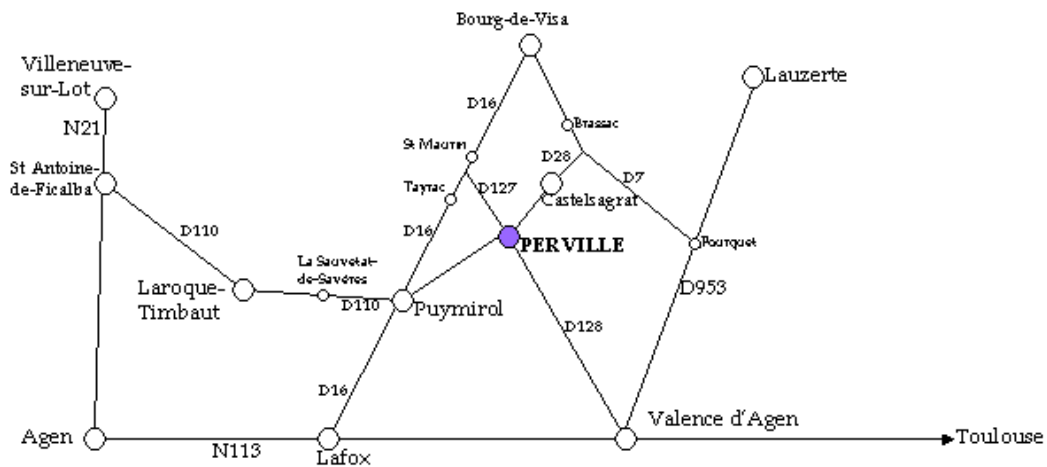

Bond With Your Horse

Directions

From AGEN: N113 towards Toulouse. At LAFOX, turn left on D16. Pass through PUYMIROL village, then go straight on, following the sign to "Déchetterie". Enter PERVILLE – after the first house on the right, turn right on the small stone track which leads to parking on left.

From VILLENEUVE-sur-LOT: N21 towards Agen. After St. Antoine de Ficalba, turn left on D110. Pass through Laroque-Timbaut and La-Sauvetat-de-Savères, always following signs to Puymiroil. At the T-junction (on the hill, just before Puymiroil), turn left towards Lamagistère, then go straight on, following the sign to "Déchetterie". Enter PERVILLE – after the first house on the right, turn right on the small stone track which leads to parking on left.

From CAHORS/LAUZERTE: D953 towards Valence. At the Fourquet roundabout, turn right towards Bourg-de-Visa on D7. Turn left towards Castelsagrat on D28. After Castelsagrat, turn left towards Valence d' Agen (D46), then immediately right towards Perville. Enter PERVILLE – pass the bins on your left and the phone box on your right. Then take the small stone track on your left which leads to parking on left.