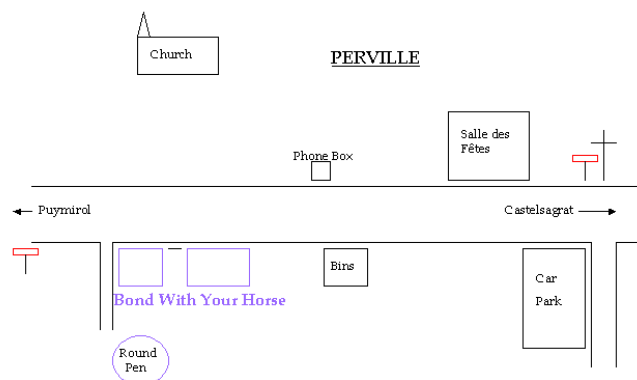

Bond With Your Horse

Directions

From AGEN: N113 towards Toulouse. At LAFOX, turn left on D16. Pass through PUYMIROL village, then go straight on, following the sign to "Déchetterie". Enter PERVILLE – after the first house on the right, turn right on the small stone track which leads to parking on left.

From VILLENEUVE-sur-LOT: N21 towards Agen. After St. Antoine de Ficalba, turn left on D110. Pass through Laroque-Timbaut and La-Sauvetat-de-Savères, always following signs to Puymirol. At the T-junction (on the hill, just before Puymirol), turn left towards Lamagistère, then go straight on, following the sign to "Déchetterie". Enter PERVILLE – after the first house on the right, turn right on the small stone track which leads to parking on left.

From CAHORS/LAUZERTE: D953 towards Valence. At the Fourquet roundabout, turn right towards Bourg-de-Visa on D7. Turn left towards Castelsagrat on D28. After Castelsagrat, turn left towards Valence d' Agen (D46), then immediately right towards Perville. Enter PERVILLE – pass the bins on your left and the phone box on your right. Then take the small stone track on your left which leads to parking on left.