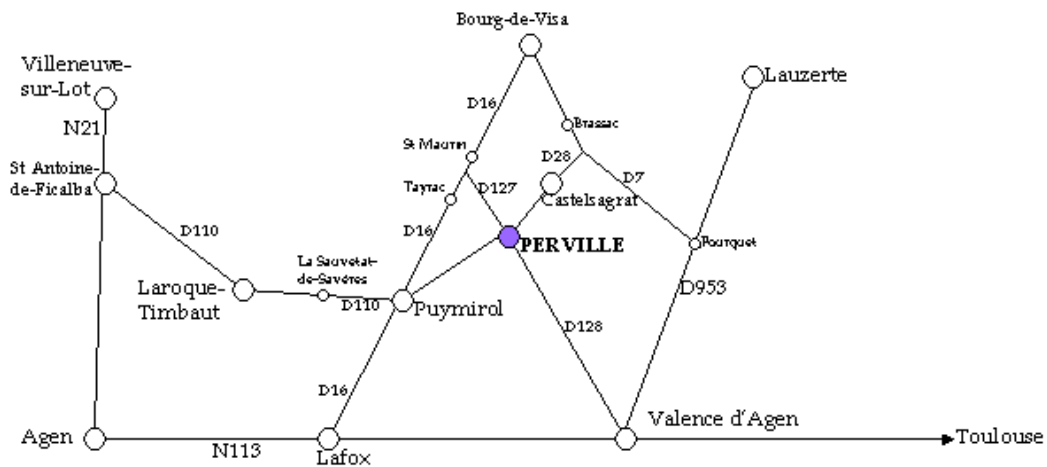

## Directions

From AGEN: N113 towards Toulouse. At LAFOX, turn left on D16. Pass through PUYMIROL village, then go straight on, following the sign to "Déchetterie". Enter PERVILLE – after the first house on the right, turn right on the small stone track which leads to parking on left.

From VILLENEUVE-sur-LOT: N21 towards Agen. After St. Antoine de Ficalba, turn left on D110. Pass through Laroque-Timbaut and La-Sauvetat-de-Savères, always following signs to Puymirol. At the T-junction (on the hill, just before Puymirol), turn left towards Lamagistère, then go straight on, following the sign to "Déchetterie". Enter PERVILLE – after the first house on the right, turn right on the small stone track which leads to parking on left.

From CAHORS/LAUZERTE: D953 towards Valence. At the Fourquet roundabout, turn right towards Bourg-de-Visa on D7. Turn left towards Castelsagrat on D28. After Castelsagrat, turn left towards Valence d' Agen (D46), then immediately right towards Perville. Enter PERVILLE – pass the bins on your left and the phone box on your right. Then take the small stone track on your left which leads to parking on left.